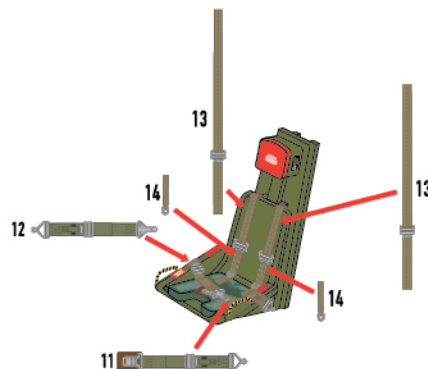

LOCKHEED F80 SHOOTING STAR/T33 TRAINER (EARLY) SEAT BELT SET

?
HEADREST SHAPE
SUPPLIED IN KIT

NOTE: HEADREST
CORRECT SHAPE

NOTE: MAKE SEAT CUSHION
FROM SCRAP PLASTIC

SEAT COLOUR
ZINC CHROMATE GREEN