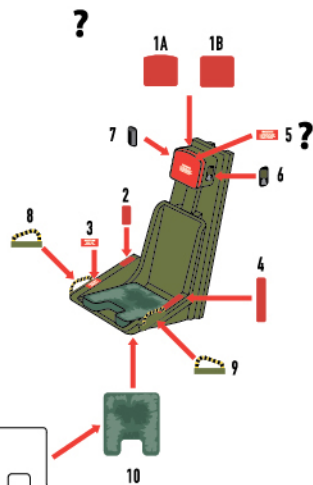

LOCKHEED F80 SHOOTING STAR/T33 TRAINER (EARLY) SEAT BELT SET

?
HEADREST SHAPE
SUPPLIED IN KIT

NOTE: HEADREST
CORRECT SHAPE

NOTE: MAKE SEAT CUSHION
FROM SCRAP PLASTIC

SEAT COLOUR
ZINC CHROMATE GREEN